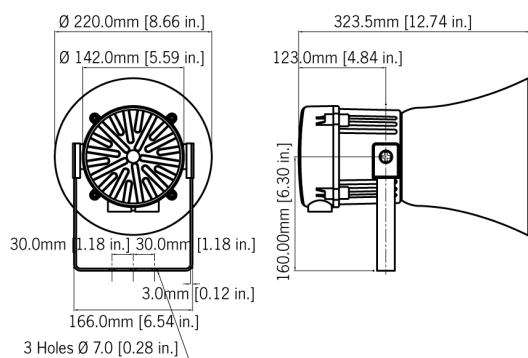

Features

The MV121 Appello user recordable unit enables the recording of any type of content such as voice or music that can be played back at CD quality output at SPL's of up to 112dB(A) at 1 metre. This content can be reproduced repeatedly, alternating with or without one of the built-in 45 alarm tones. The alarm tone notification has an output of up to 126dB(A) at 1 metre.

Approvals

- UL & cULs approved: General signalling use
- EAC approved (GOST-R)

Specification

Voice content output:	111dB(A) @ 1 metre [102dB(A) @ 10ft/3m]
Music content output:	112dB(A) @ 1 metre [103dB(A) @ 10ft/3m]
Alarm tone output:	126dB(A) @ 1 metre [117dB(A) @ 10ft/3m]
No. of alarm tones:	45 (UKOOA/PFEER compliant)
No. of messages:	4 (30 seconds each)
Volume controls:	Independent controls for user recorded content and built-in alarm tones.
Effective range:	300m/984ft @ 1KHz
Voltages DC:	24vdc (14-30vdc)
Voltages AC:	90-260vac 50/60Hz
Ingress protection:	Type 4 / 4X / 3R / 13, IP66/67
Rating:	Continuous
Enclosure material:	UL94V0 & 5VA FR ABS
Enclosure colour:	RAL7038 Grey
Fixings:	Stainless Steel
Cable entries:	2 x M20 threaded gland entries.
Terminals:	0.5 to 2.5mm ²
Operating temp:	-25° to +55°C [-13° to +131°F]
Storage temp:	-40° to +70°C [-40° to +158°F]
Relative humidity:	90% at 20°C [68°F]
Weight:	DC: 2.10kg/4.62lbs AC: 2.70kg/5.94lbs

Part Codes

Version:	Part code:
14-30V dc	MV121DC024G-UL
90-260V ac	MV121AC230G-UL

Current Consumption

Version:	Voltage:	Current :
24V dc	14-30V dc	1.51A*
230V ac	90-260V ac 50/60Hz	517mA*

* current at nominal voltage on Tone 1