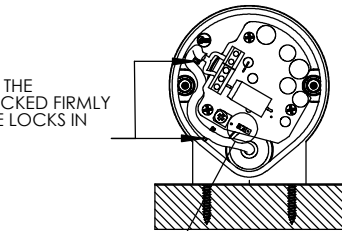

4

5 SPECTRA H 100 T

D152-00-001-IS Issue 2

Sheet 2 of 2
19/01/2023

Tel : +44 (0)2 8743 8880
www.e2s.com

7

TERMINAL BLOCK	A/C INPUT	D/C INPUT
N/-	N~	-
N/-	N~(FROM BEACON)	-(FROM BEACON)
L/+	L~	+
L/+	L~(FROM BEACON)	+(FROM BEACON)
E		

6

4 INSERT CABLE THROUGH GROMMET, STRIP CABLE TO LENGTH.

5 MAKE SURE THE CABLE IS TUCKED FIRMLY INTO CABLE LOCKS IN 2 POS'NS

6 PLACE THE HEADER PIN TO REQUIRED TONE SEE SHEET 1, FOR DETAIL.

8

Dimensions in mm