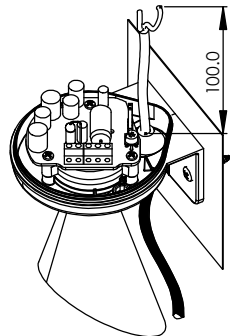

1

SPECTRA

Trumpet Horn
IP Rating: IP65
Temp: -25 °C to +50 °C
Unit weight: 148g
CE, UKCA

Order code Voltage
H100T030G 12-30V AC/DC
• 12V dc 10mA
• 24V dc 24mA
• 12V ac 50/60Hz 30mA
• 24V ac 50Hz 62mA

H100T230G 40-260V AC/DC
• 48V dc 15mA
• 48V ac 50/60Hz 25mA
• 115V dc 6mA
• 230V dc 3mA
• 115V ac 50/60Hz 19mA
• 230V ac 50/60Hz 10mA

4

5 SPECTRA H 100 T

D152-00-001-IS Issue 2

Sheet 2 of 2
19/01/2023

Tel : +44 (0)2 8743 8880
www.e2s.com

7

TERMINAL BLOCK	A/C INPUT	D/C INPUT
N/-	N~	-
N/-	N~(FROM BEACON)	-(FROM BEACON)
L/+	L~	+
L/+	L~(FROM BEACON)	+(FROM BEACON)
E		

6

4 INSERT CABLE THROUGH GROMMET, STRIP CABLE TO LENGTH.

5 MAKE SURE THE CABLE IS TUCKED FIRMLY INTO CABLE LOCKS IN 2 POS'NS

6 PLACE THE HEADER PIN TO REQUIRED TONE SEE SHEET 1, FOR DETAIL.

8

Dimensions in mm