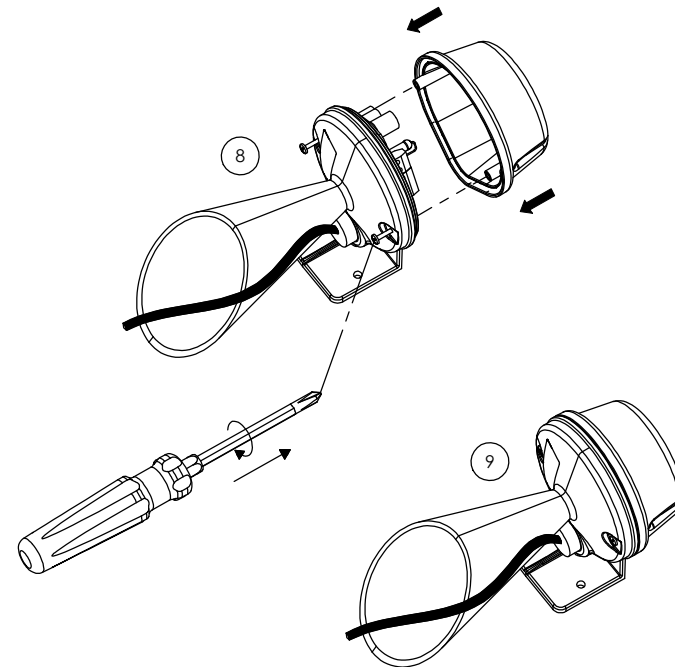

1

SPECTRA

Trumpet Horn
IP Rating: IP65
Temp: -25 °C to +50 °C
Unit weight: 148g
CE, UKCA

Order code Voltage
H100T030G 12-30V AC/DC
• 12V dc 10mA
• 24V dc 24mA
• 12V ac 50/60Hz 30mA
• 24V ac 50Hz 62mA

H100T230G 40-260V AC/DC
• 48V dc 15mA
• 48V ac 50/60Hz 25mA
• 115V dc 6mA
• 230V dc 3mA
• 115V ac 50/60Hz 19mA
• 230V ac 50/60Hz 10mA

6

4 INSERT CABLE THROUGH GROMMET, STRIP CABLE TO LENGTH.

5 MAKE SURE THE CABLE IS TUCKED FIRMLY INTO CABLE LOCKS IN 2 POS'NS

6 PLACE THE HEADER PIN TO REQUIRED TONE SEE SHEET 1, FOR DETAIL.

8

Dimensions in mm