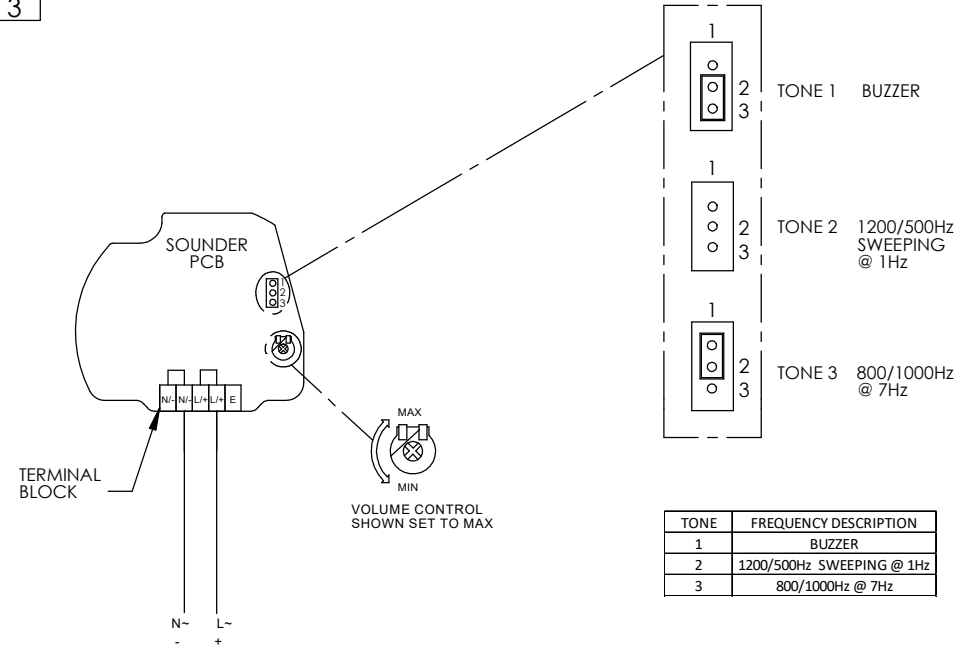

1

SPECTRA

Trumpet Horn
IP Rating: IP65
Temp: -25 °C to +50 °C
Unit weight: 148g
CE, UKCA

Order code Voltage
H100T030G 12-30V AC/DC
• 12V dc 10mA
• 24V dc 24mA
• 12V ac 50/60Hz 30mA
• 24V ac 50Hz 62mA

H100T230G 40-260V AC/DC
• 48V dc 15mA
• 48V ac 50/60Hz 25mA
• 115V dc 6mA
• 230V dc 3mA
• 115V ac 50/60Hz 19mA
• 230V ac 50/60Hz 10mA

H100 T

Dimensions : 94.2 x 177.5mm
1.5mm² terminals
Cable entry: 1 x 5-7mm push
through grommet

D152-00-001-IS Issue 2

Sheet 1 of 2
19/01/2023

Tel : +44 (0)2 8743 8880
www.e2s.com

3

TONE	FREQUENCY DESCRIPTION
1	BUZZER
2	1200/500Hz SWEEPING @ 1Hz
3	800/1000Hz @ 7Hz

2

⚠ ATTENTION: Installation must be carried out by an electrician in compliance with the latest codes and regulations.

⚠ ATTENTION: Disconnect from power source before installation or service to prevent electric shock.

6

4 INSERT CABLE THROUGH GROMMET, STRIP CABLE TO LENGTH.

5 MAKE SURE THE CABLE IS TUCKED FIRMLY INTO CABLE LOCKS IN 2 POS'NS

6 PLACE THE HEADER PIN TO REQUIRED TONE SEE SHEET 1, FOR DETAIL.

8

Dimensions in mm