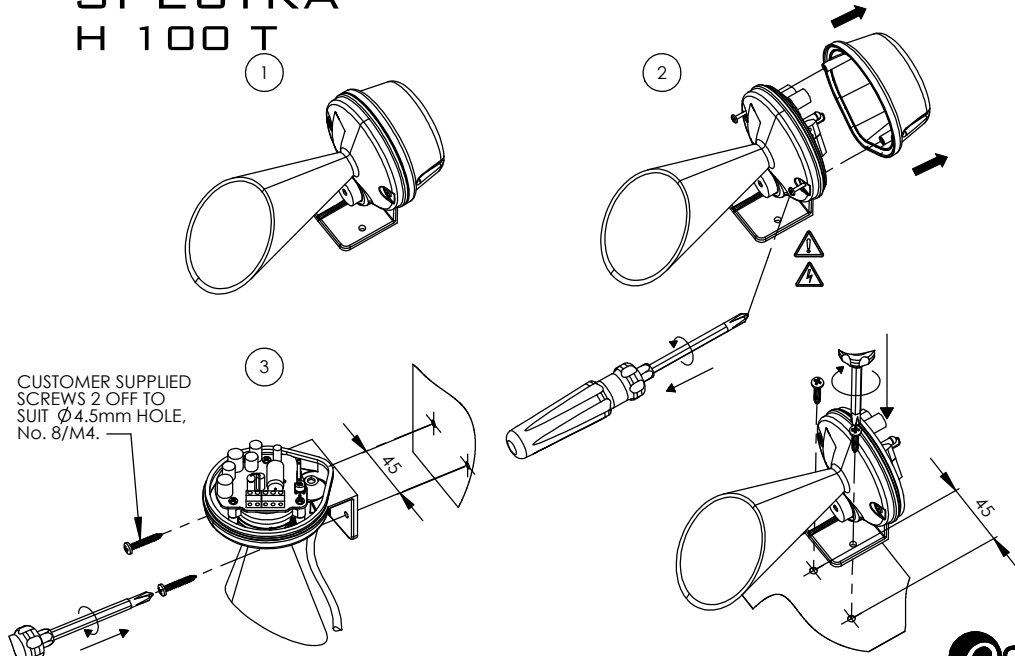

5 SPECTRA H 100 T