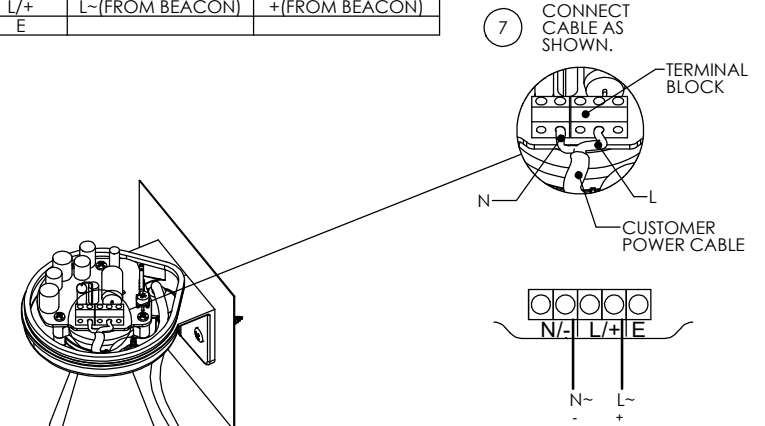

1

SPECTRA

Trumpet Horn
IP Rating: IP65
Temp: -25 °C to +50 °C
Unit weight: 148g
CE, UKCA

Order code Voltage
H100T030G 12-30V AC/DC
• 12V dc 10mA
• 24V dc 24mA
• 12V ac 50/60Hz 30mA
• 24V ac 50Hz 62mA

H100T230G 40-260V AC/DC
• 48V dc 15mA
• 48V ac 50/60Hz 25mA
• 115V dc 6mA
• 230V dc 3mA
• 115V ac 50/60Hz 19mA
• 230V ac 50/60Hz 10mA

4

5 SPECTRA H 100 T

D152-00-001-IS Issue 2

Sheet 2 of 2
19/01/2023

Tel : +44 (0)2 8743 8880
www.e2s.com

7

TERMINAL BLOCK	A/C INPUT	D/C INPUT
N/-	N~	-
N/-	N~(FROM BEACON)	-(FROM BEACON)
L/+	L~	+
L/+	L~(FROM BEACON)	+(FROM BEACON)
E		

6

4 INSERT CABLE THROUGH GROMMET, STRIP CABLE TO LENGTH.

5 MAKE SURE THE CABLE IS TUCKED FIRMLY INTO CABLE LOCKS IN 2 POS'NS

6 PLACE THE HEADER PIN TO REQUIRED TONE SEE SHEET 1, FOR DETAIL.

8

Dimensions in mm